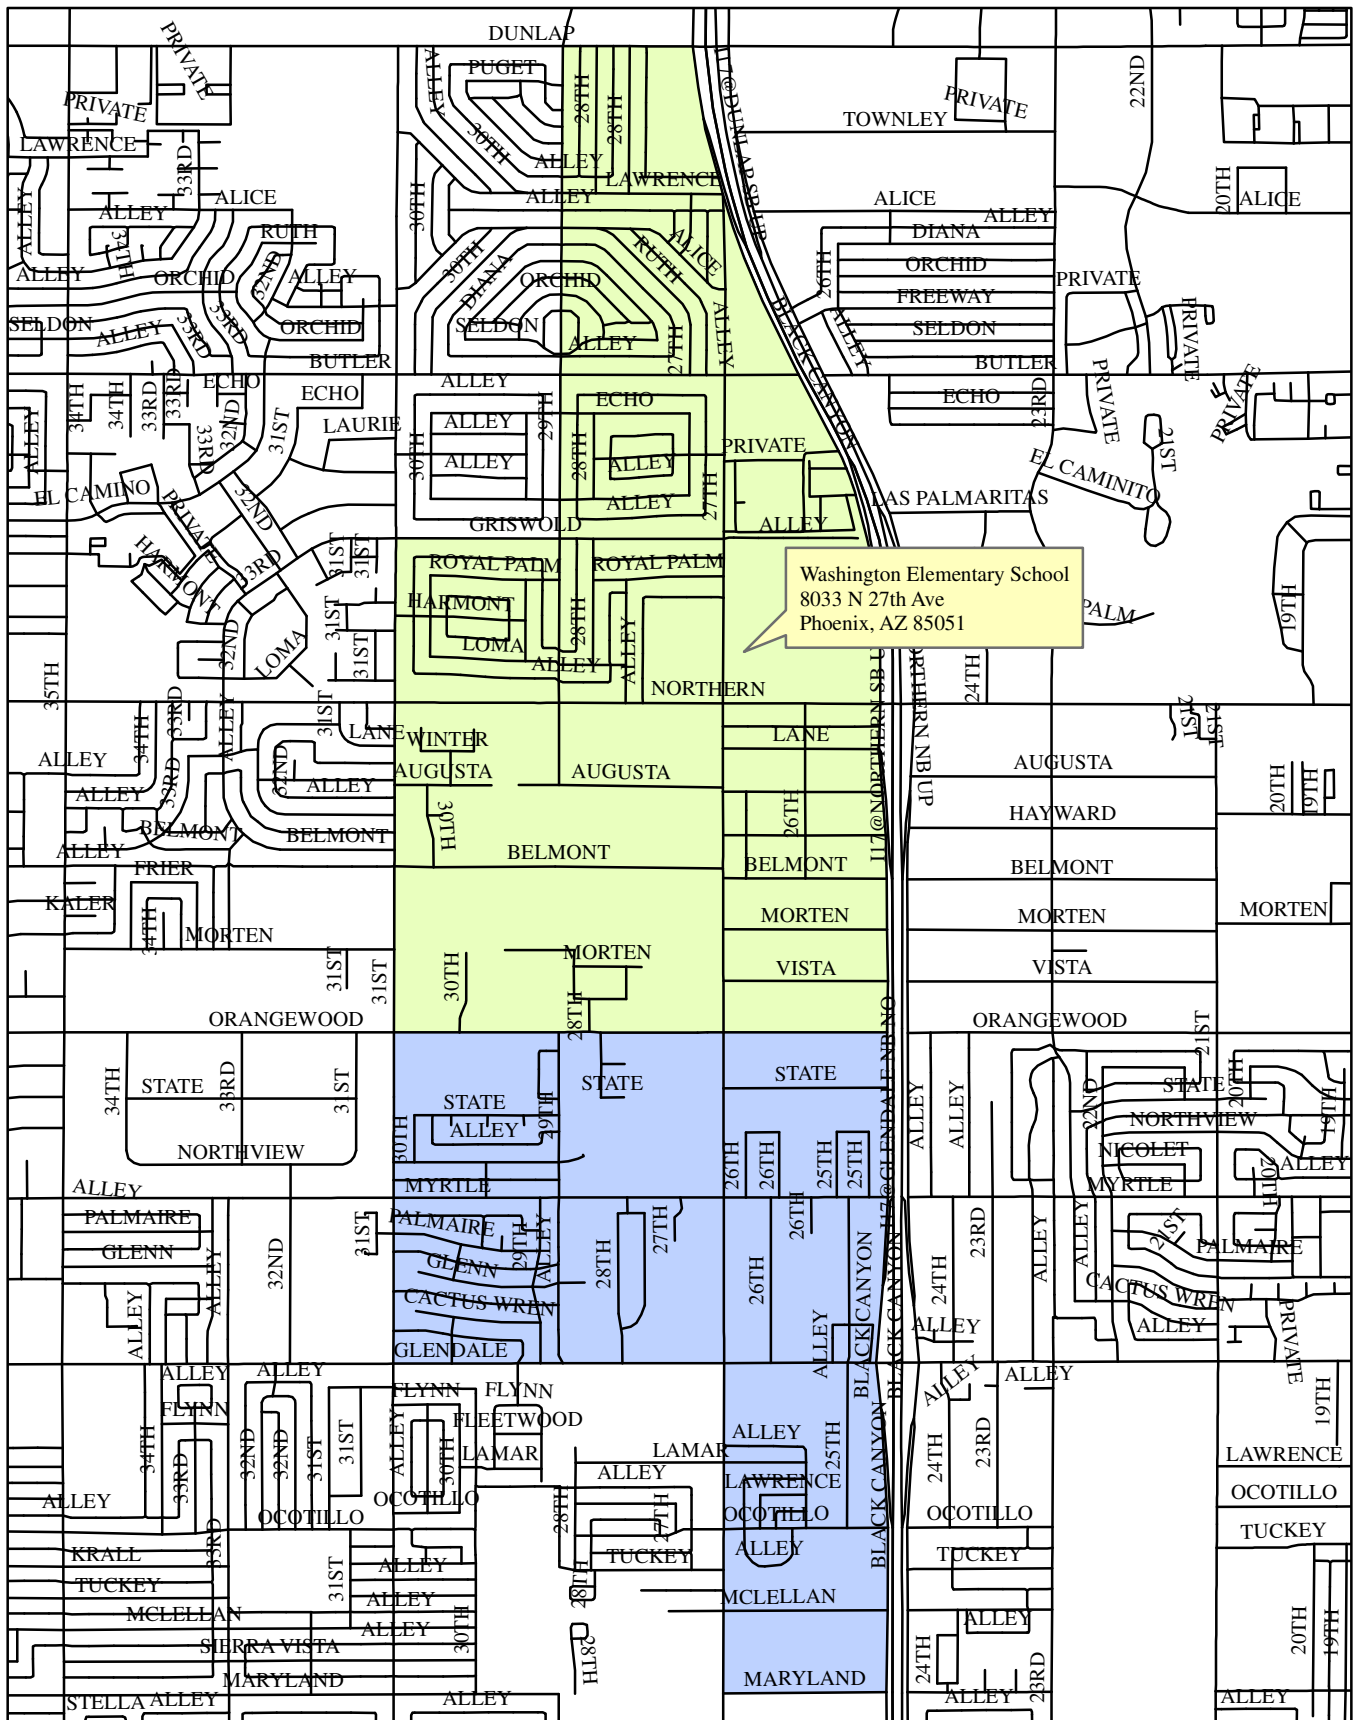

# Washington Attendance & Walk Boundaries

Washington Elementary School  
8033 N 27th Ave  
Phoenix, AZ 85051

- Walk Boundary
- Attendance Boundary

Washington Elementary Schools  
Transportation Department  
Tom Davis  
602-896-5249