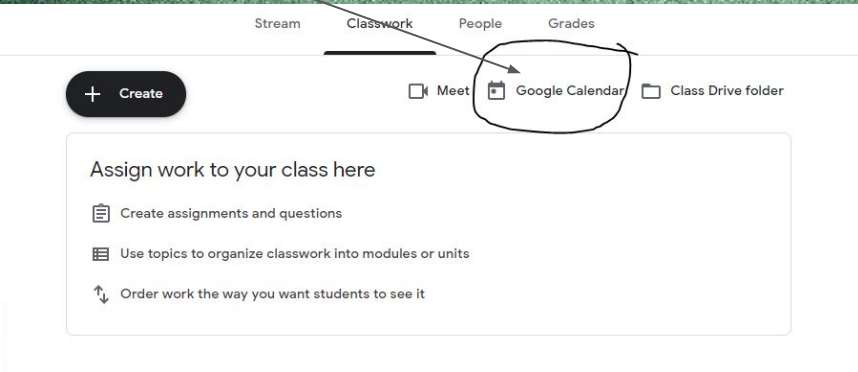

Google Classroom

Once you have accepted the classroom you will now be able to see any assignments, announcements, or fun activities that will be posted in the classroom!

In Google Classroom you will also have access to your Google Calendar! By clicking on Classwork and then the Google Calendar Tab!

**Google Calendar has your personal schedule in it for easy viewing! This can also be found in the student HUB and Waffle

From Google Classroom